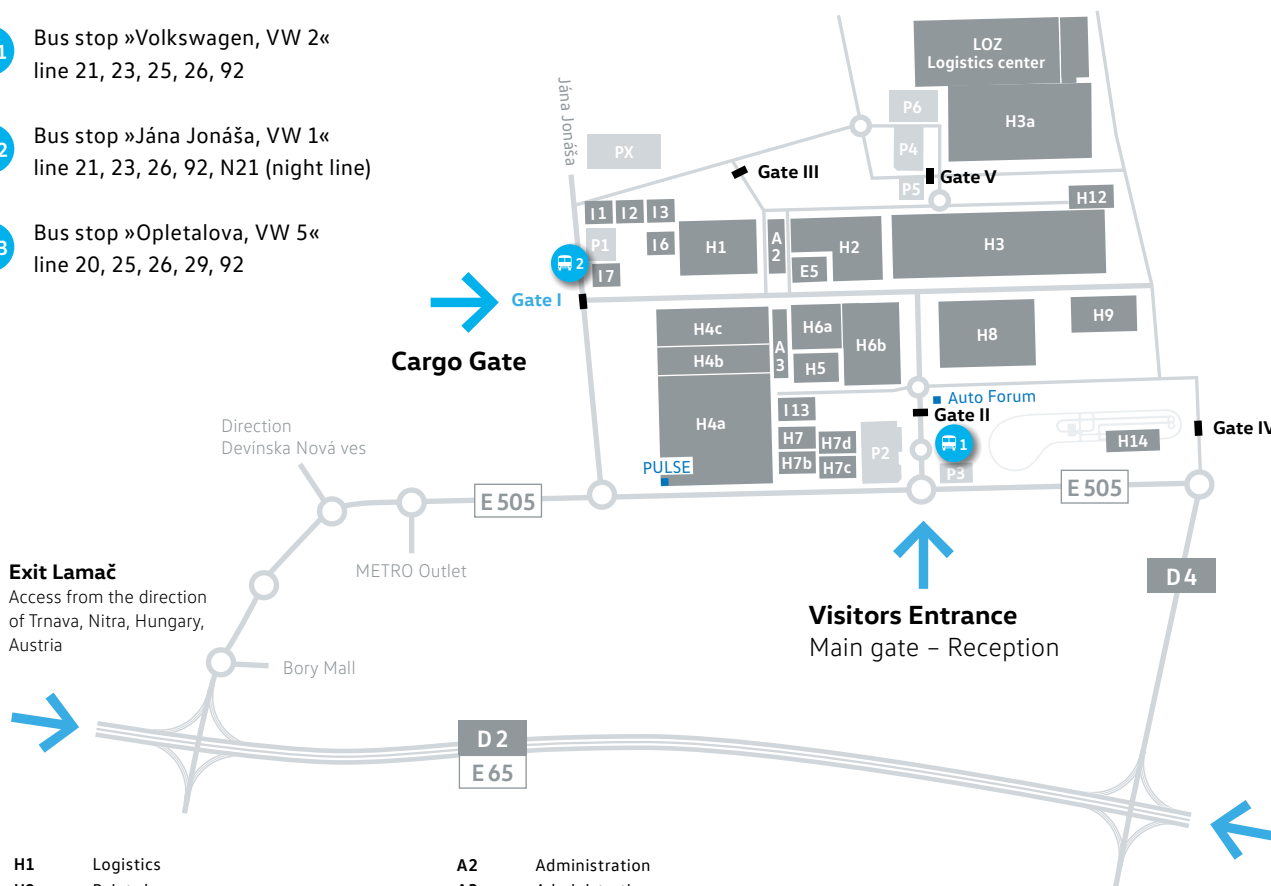

# Access routes to Volkswagen Slovakia, Factory Bratislava

48° 14' 10.97" S/N  
16° 59' 26.98" V/O

-  **1** Bus stop »Volkswagen, VW 2«  
line 21, 23, 25, 26, 92
-  **2** Bus stop »Jána Jonáša, VW 1«  
line 21, 23, 26, 92, N21 (night line)
-  **3** Bus stop »Opletalova, VW 5«  
line 20, 25, 26, 29, 92

## From the direction: Motorway D2 – Brno/Czech Republic

Turn off from the D2 at the **Stupava-juh/Lamač** Exit, then make a right turn onto the E505 and follow signs to the plant.

## From the direction: Motorway D2 – Bratislava centre, Győr/Hungary

Drive on the D2 towards **Brno/CR**, turn off from the motorway at the **Lamač/Devínska Nová ves** Exit and, after several roundabouts, get onto the E505 and follow signs to the plant.

## From the direction: Motorway A6 – Wien / Austria

Shortly after the border-crossing get onto the D2 in the direction of **Brno/CR** and, almost at the end of Bratislava, turn off the D2 at the **Lamač/Devínska Nová ves** Exit and, after several roundabouts, get onto the E505 and follow signs to the plant.